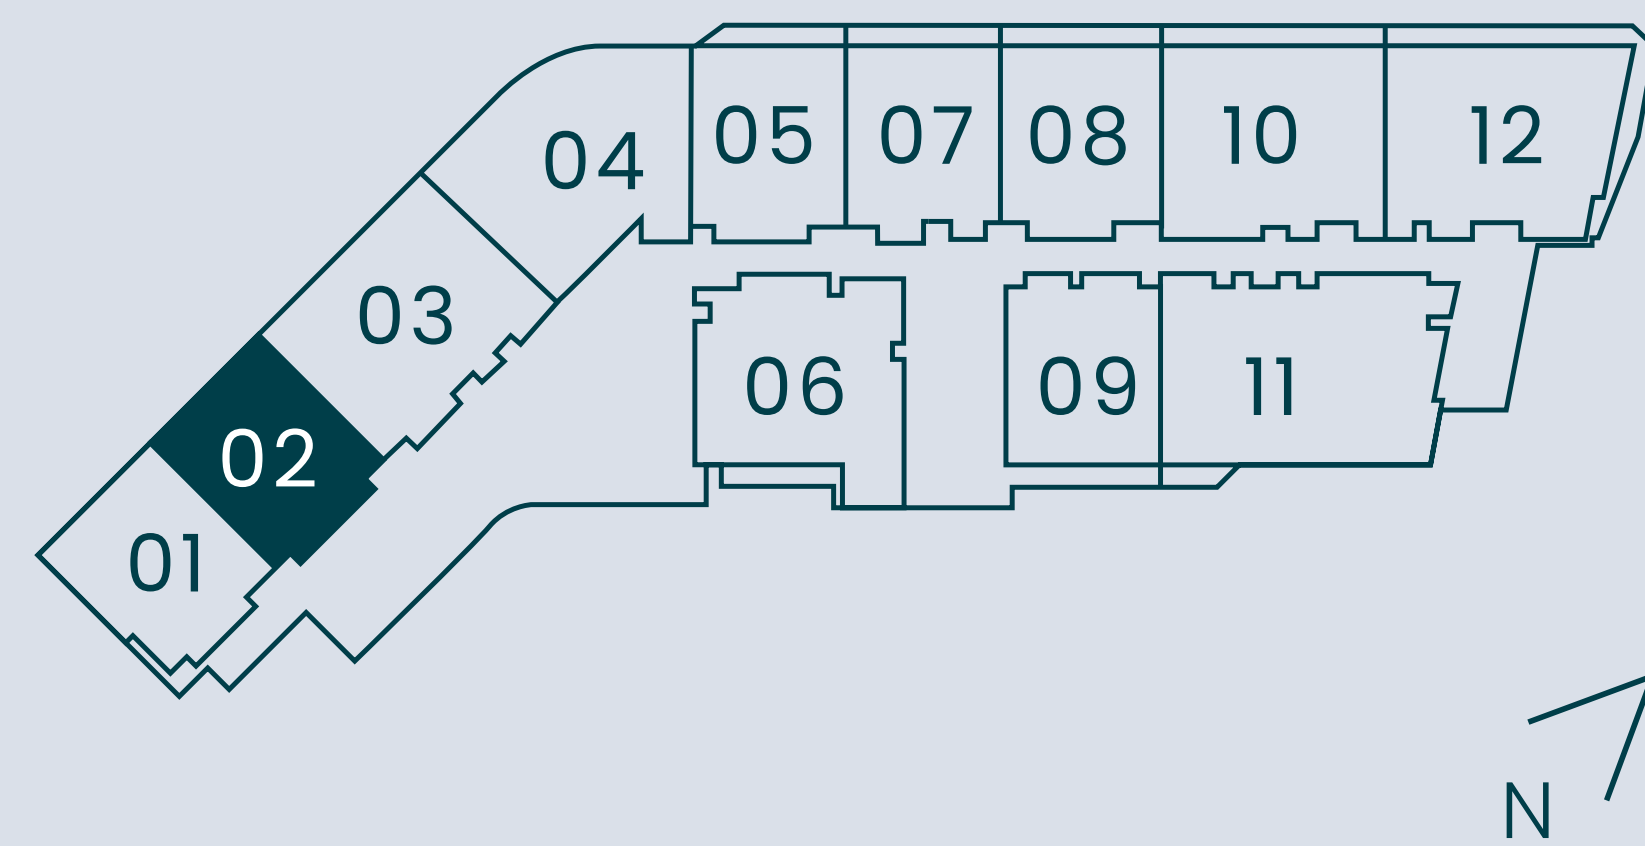

1 B E D R O O M

Type **1B** Unit **02** Levels **17-40**

	Sq.M	Sq.Ft
Suite area	95.71	1,030.21
Balcony area	5.99	64.48
Total area	101.70	1,094.69

*Refer to sales schedule for individual specific unit areas