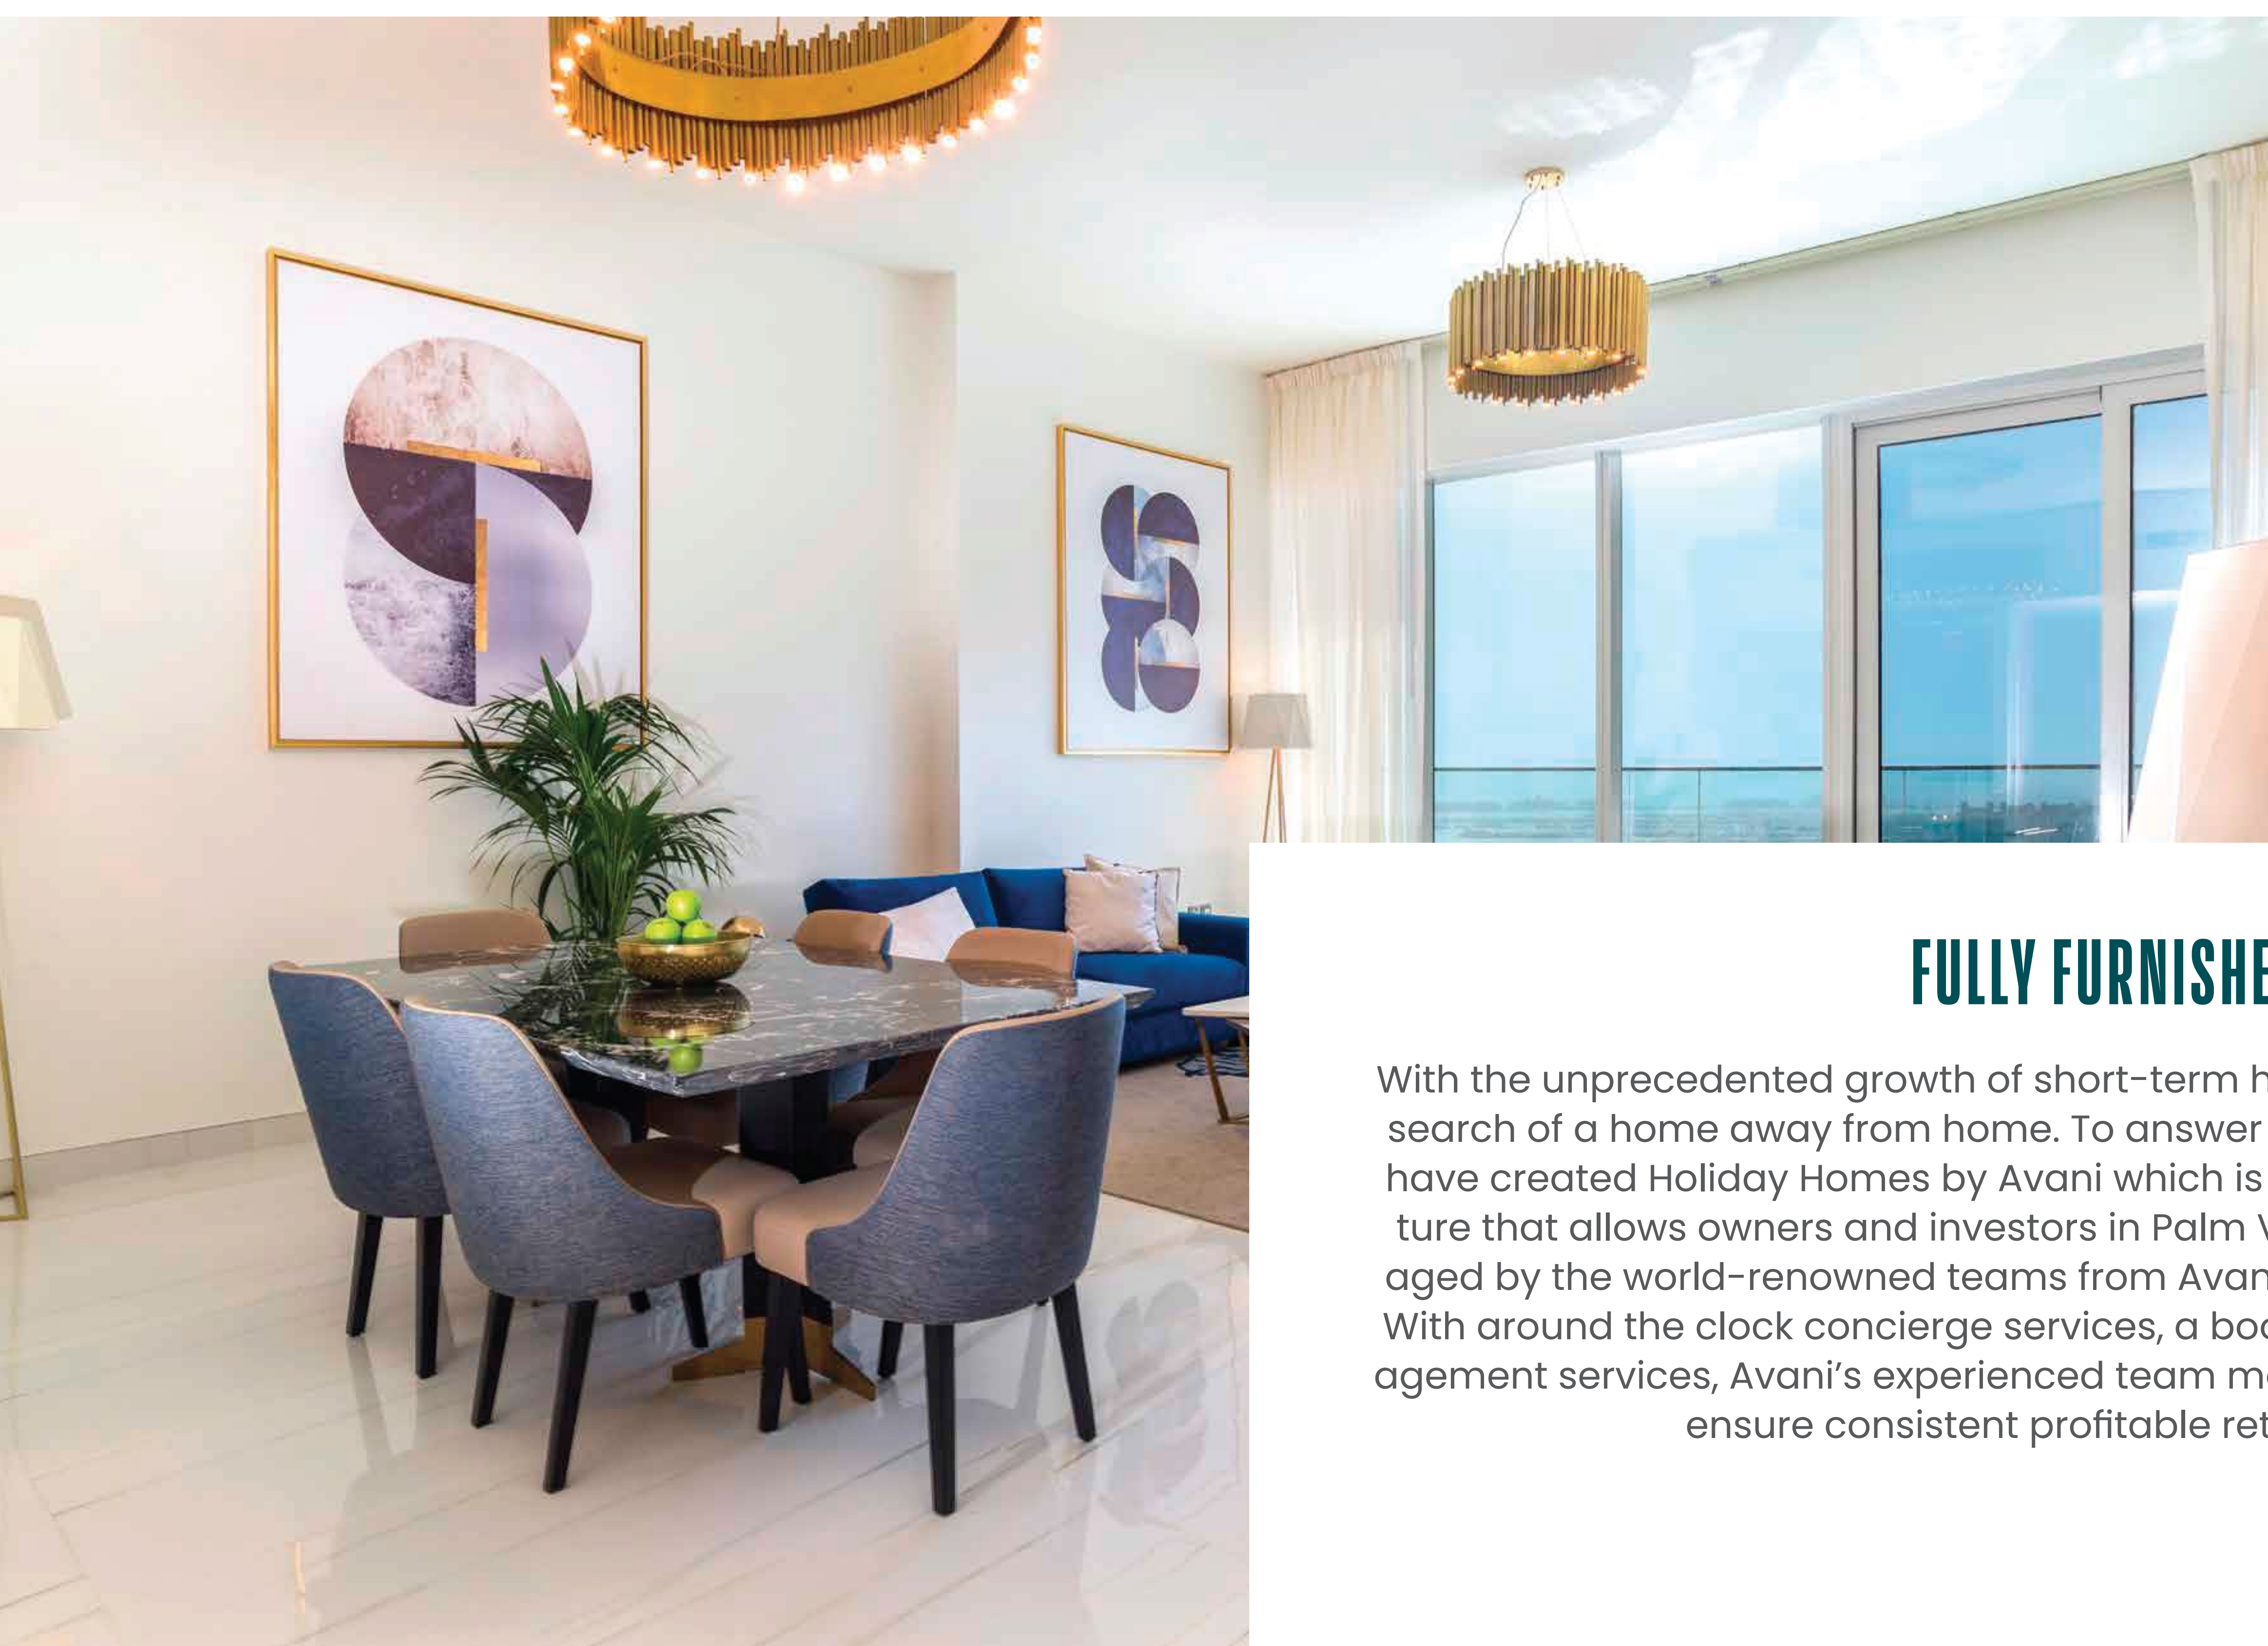

FULLY FURNISHED LIVING

With the unprecedented growth of short-term home rentals, people are increasingly in search of a home away from home. To answer this call and facilitate the demand, we have created Holiday Homes by Avani which is a unique property-management venture that allows owners and investors in Palm View to opt to have their homes managed by the world-renowned teams from Avani Hotels, part of the Minor Hotels group. With around the clock concierge services, a booking system and even payment management services, Avani's experienced team members take care of your every need to ensure consistent profitable returns on your property..