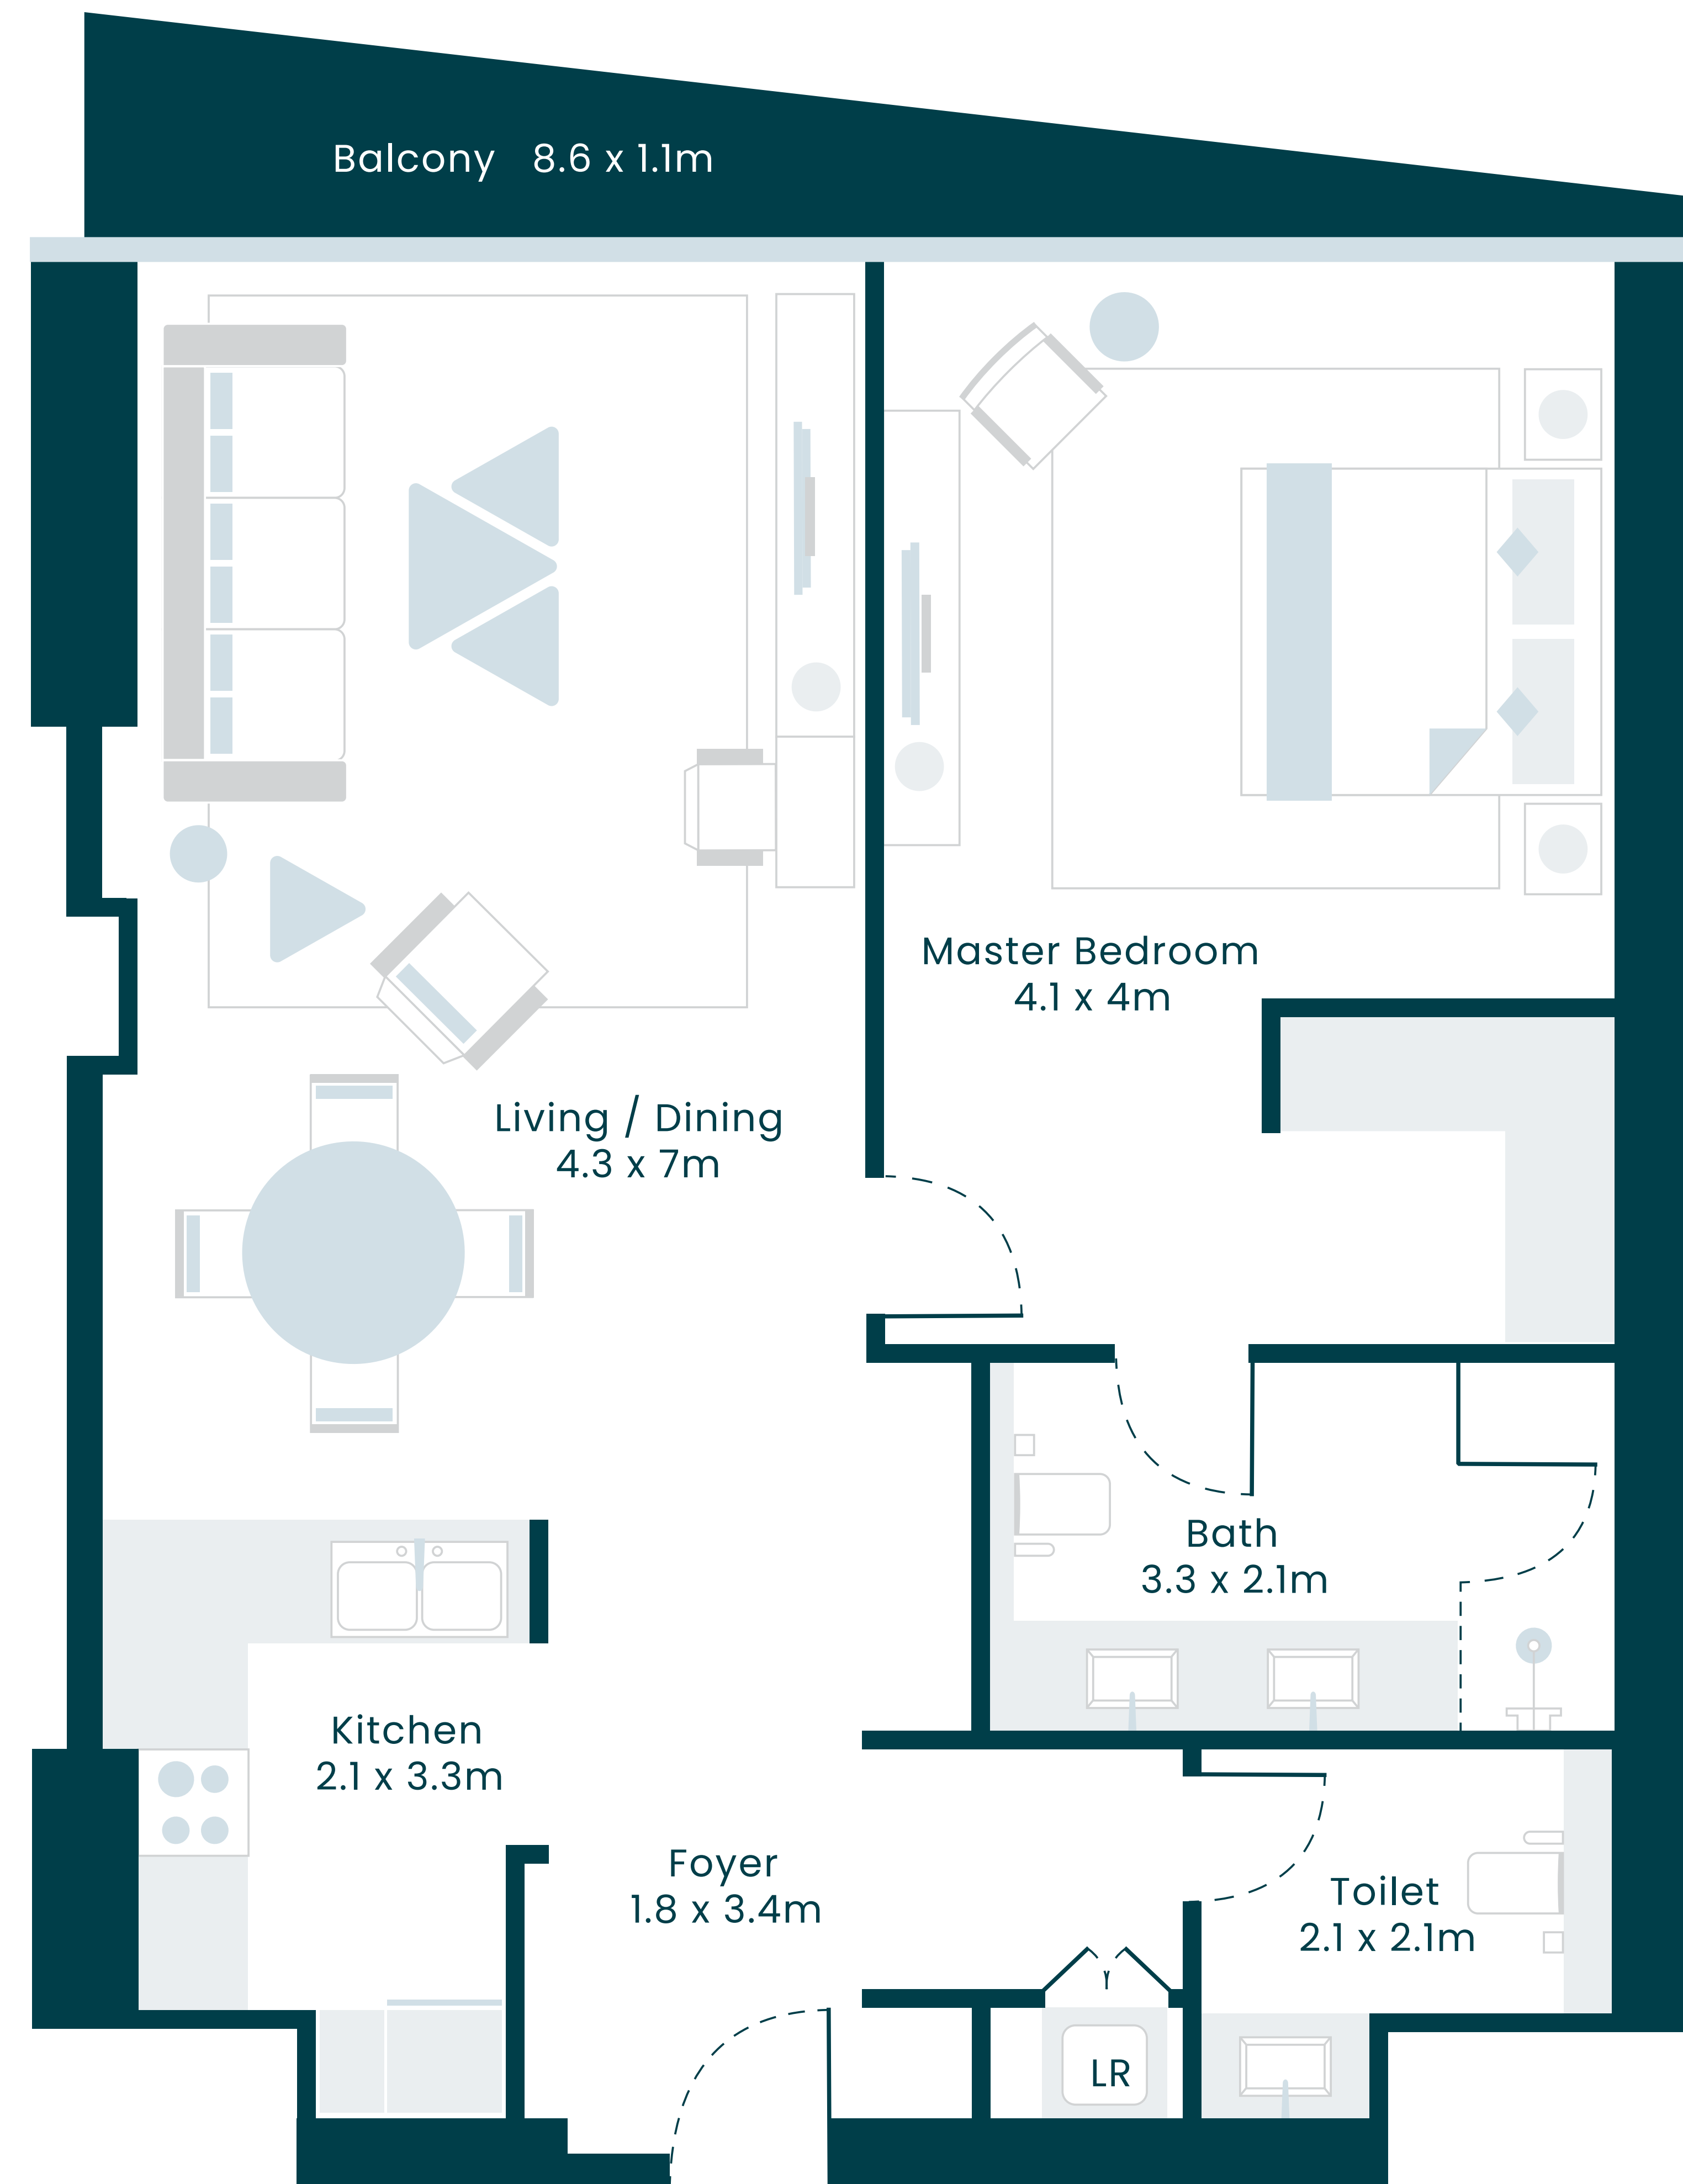

1 B E D R O O M

Type **1B** Unit **02** Levels **17-40**

	Sq.M	Sq.Ft
Suite area	95.71	1,030.21
Balcony area	5.99	64.48
Total area	101.70	1,094.69

*Refer to sales schedule for individual specific unit areas

DESIGN INSPIRATION

Picture floor to ceiling windows within the walls of your home as you gaze over the turquoise waters of the Arabian Gulf. Your feet sweep over the exquisite marble flooring, as you make your way through the vaulted ceiling living room to your elegant and luxe master bedroom. This is but a glimpse of the possibilities that Palm View offers. Set to be an urban utopia, the building comprises 263 apartments, fully furnished to the highest standard of bespoke living, personalized services and contextual architecture.